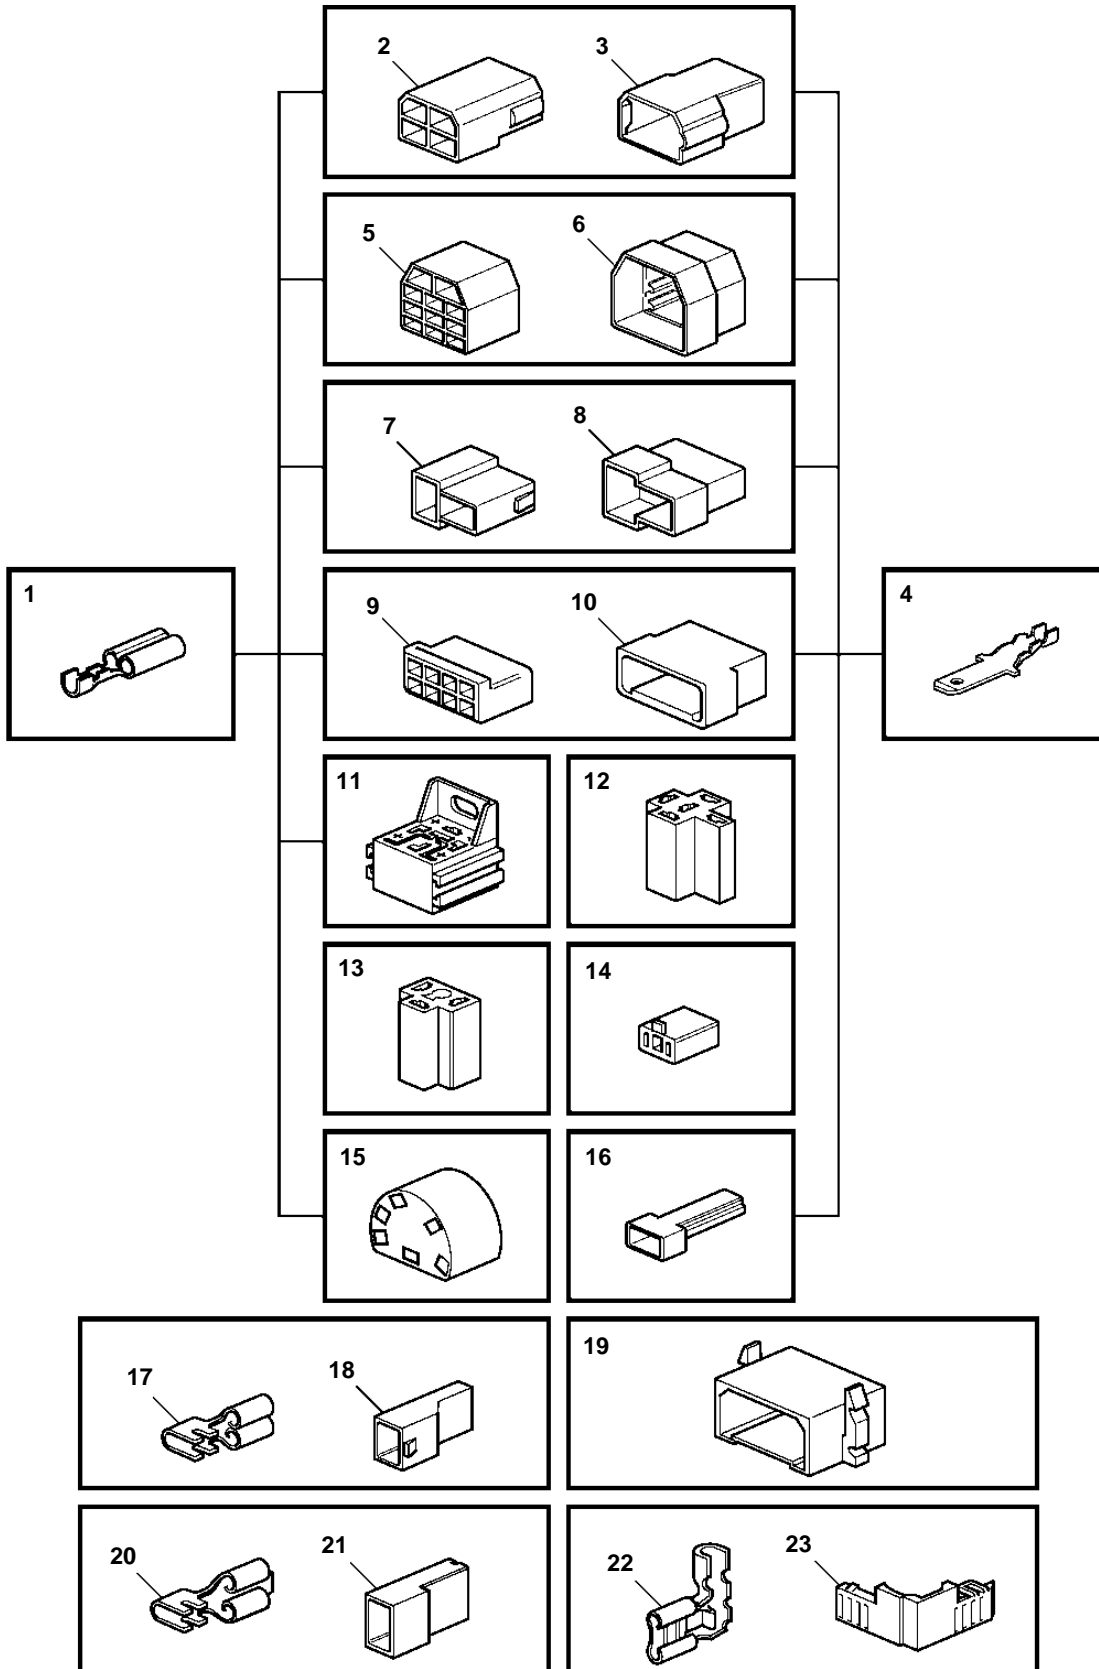

D12D-A MH, D12D-B MH, D12D-C MH, D12D-E MH, D12D-G MH, D12C-A MP, D12D-A MP, D12D-B MP, D12D-C MP, D12D-D MP, D12D-E MP, D12D-F MP

D12D-A MH, D12D-B MH, D12D-C MH, D12D-E MH, D12D-G MH, D12C-A MP, D12D-A MP, D12D-B MP, D12D-C MP, D12D-D MP, D12D-E MP, D12D-F MP

| REF | PART NO. | DESCRIPTION | NOTES |
|-----|----------|--------------------|-----------------------|
| 1 | 973150 | Cable terminal | 6,3x0,8x1,1-2,5sq.mm |
| | 949206 | Cable terminal | 6,3x0,8x4,0-6,0sq.mm |
| 2 | 948856 | Housing | 6,3x4 NATURAL |
| 3 | 948855 | Housing | 6,3x4 NATURAL |
| 4 | 973117 | Cable terminal | 6,3x0,8x0,5-1,0mm2 |
| | 881487 | Cable terminal | 6,3x0,8x0,75-2,5sq.mm |
| | 881488 | Cable terminal | 6,3x0,8x4,0-6,0sq.mm |
| 5 | 945830 | Housing | 6,3x11 NATURAL |
| 6 | 945831 | Tab housing | 6,3x11 NATURAL |
| 7 | 958210 | Housing | 6,3x2 BLACK |
| 8 | 958209 | Housing | 6,3x2 BLACK |
| 9 | 944076 | Housing | 6,3x8 NATURAL |
| 10 | 948857 | Housing | 6,3x8 NATURAL |
| 11 | 977184 | Housing | 6,3x5x4,8/2,8x4 |
| 12 | 1214948 | Housing | 6,3x5 BLACK |
| 13 | 945469 | Housing | 6,3x3 BLACK |
| 14 | 1578937 | Housing | 6,3x2 NATURAL |
| 15 | 828624 | Receptacle housing | 6,3x6 |
| 16 | | Housing | 6,3x1 BLACK |
| 17 | 949405 | Cable terminal | 4,8x1,1-2,5sq.mm |
| 18 | 947848 | Housing | 4,8x1 NATURAL |
| 19 | 944077 | Housing | 6,3x8 NATURAL |
| 20 | 881483 | Cable terminal | 6,3x0,8x1,1-2,5sq.mm |
| | 881484 | Cable terminal | 6,3x0,8x4,0-6,0sq.mm |
| 21 | 949597 | Housing | 6,3x1 NATURAL |
| | 943511 | Housing | 6,3x1 NATURAL |
| 22 | 881489 | Cable terminal | 6,3x0,8x1,1-2,5 |
| 23 | 944221 | Housing | 6,3x1 NATURAL |